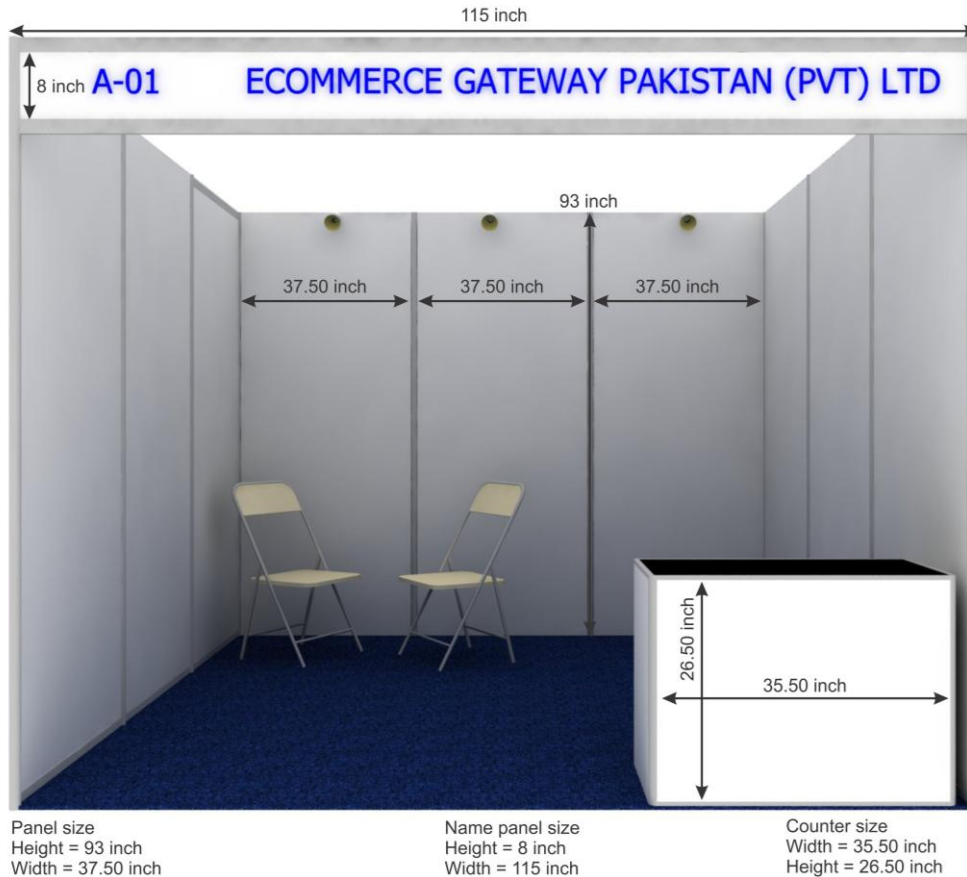

## Exhibitor's Participation Package

**Package A: Cost US\$4,050 + 15% VAT = US\$4,657.5**

**SHELL SCHEME:** Size (Minimum 9sqm) @ US\$450 per sqm + 15% VAT

1. Shell Scheme (size 3m x 3m) comes complete with basic stand structure with:
  - Floor carpets within the stand area
  - Two (2) Chairs
  - Three (3) Spot Lights
  - One (1) Information Counter
  - Fascia board with your company/brand's name on it. (Max 20 Alphabets)
2. Printing of **200 words profile** of the Exhibiting organization in the Exhibition Catalog

**Package B: Cost US\$7,200 + 15% VAT = US\$8,280**

**BARE SPACE:** Size (Minimum 18sqm) @ US\$400 per sqm +15% VAT

1. Each Bare space stall covers floor size 3m x 6m
2. Printing of **200 words profile** of the Exhibiting organization in the Exhibition Catalog

**NOTE: \*\*15% VAT APPLICABLE ON TARIFF**

1. In case of a Bare Space stall, a minimum of 18sqm (6 x 3) space shall be allocated (with power supply only).
2. Rates mentioned above apply to a single event & are subject to change without any prior notice at any time